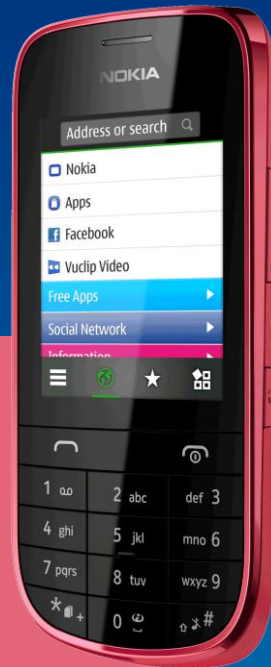

Nokia Asha 202 Data Sheet

Planned Market Introduction: Q2 2012

Simply touch, connect & play

Key Features

- Faster, easier and accessible internet with the Nokia Browser
- Exclusive Games Gift from EA – 40 games to download from Nokia Store
- Stay in touch with friends and family with email and chat on the most popular instant messaging providers
- Access your Facebook and Twitter networks from the preloaded social application
- Intuitive touch screen for browsing, scrolling, and opening apps, combined with a keypad with prominent key size making status updating in Facebook and texting really fast
- Easy Swap Dual SIM with dedicated SIM manager to personalize your phone and save up to 5 SIM contacts with unique information
- Media player, for video and music and FM Radio

Additional features

- 2 MP camera
- Loud and clear inbuilt speaker, 106 phon
- Nokia Life (in selected markets)***
- Nokia Maps (in selected markets)**

Nokia Original Accessories

- Nokia Bluetooth Headset BH-112
- Range of universal pouches CP-529
- Speaker: Nokia Mini Speaker MD-11
- MicroSDHC Card MU-44

Inbox Colors*

- Black, Silver White, Dark Red, Dark Grey, Golden White

*Color availability will vary from market to market

** Selected markets in South East Asia Pacific and Latin America only

*** India, China, Indonesia, Nigeria

Technical Profile

- System: GSM 900/1800
- User Interface: Series 40 , Touch & Type
- Dimensions: 114.8 mm x 49.8 mm x 13.85 mm (L x W x H)
- Weight: 90g (including battery)
- Display: 2.4" QVGA, resistive touch
- Memory: Up to 10MB free user memory
- Memory card: Support up to 32 GB microSD
- Connectivity: GPRS/EDGE, 2.0 mm Charger Connector, Bluetooth v2.1 with EDR, micro USB 2.0 connector, 3.5 mm AV connector